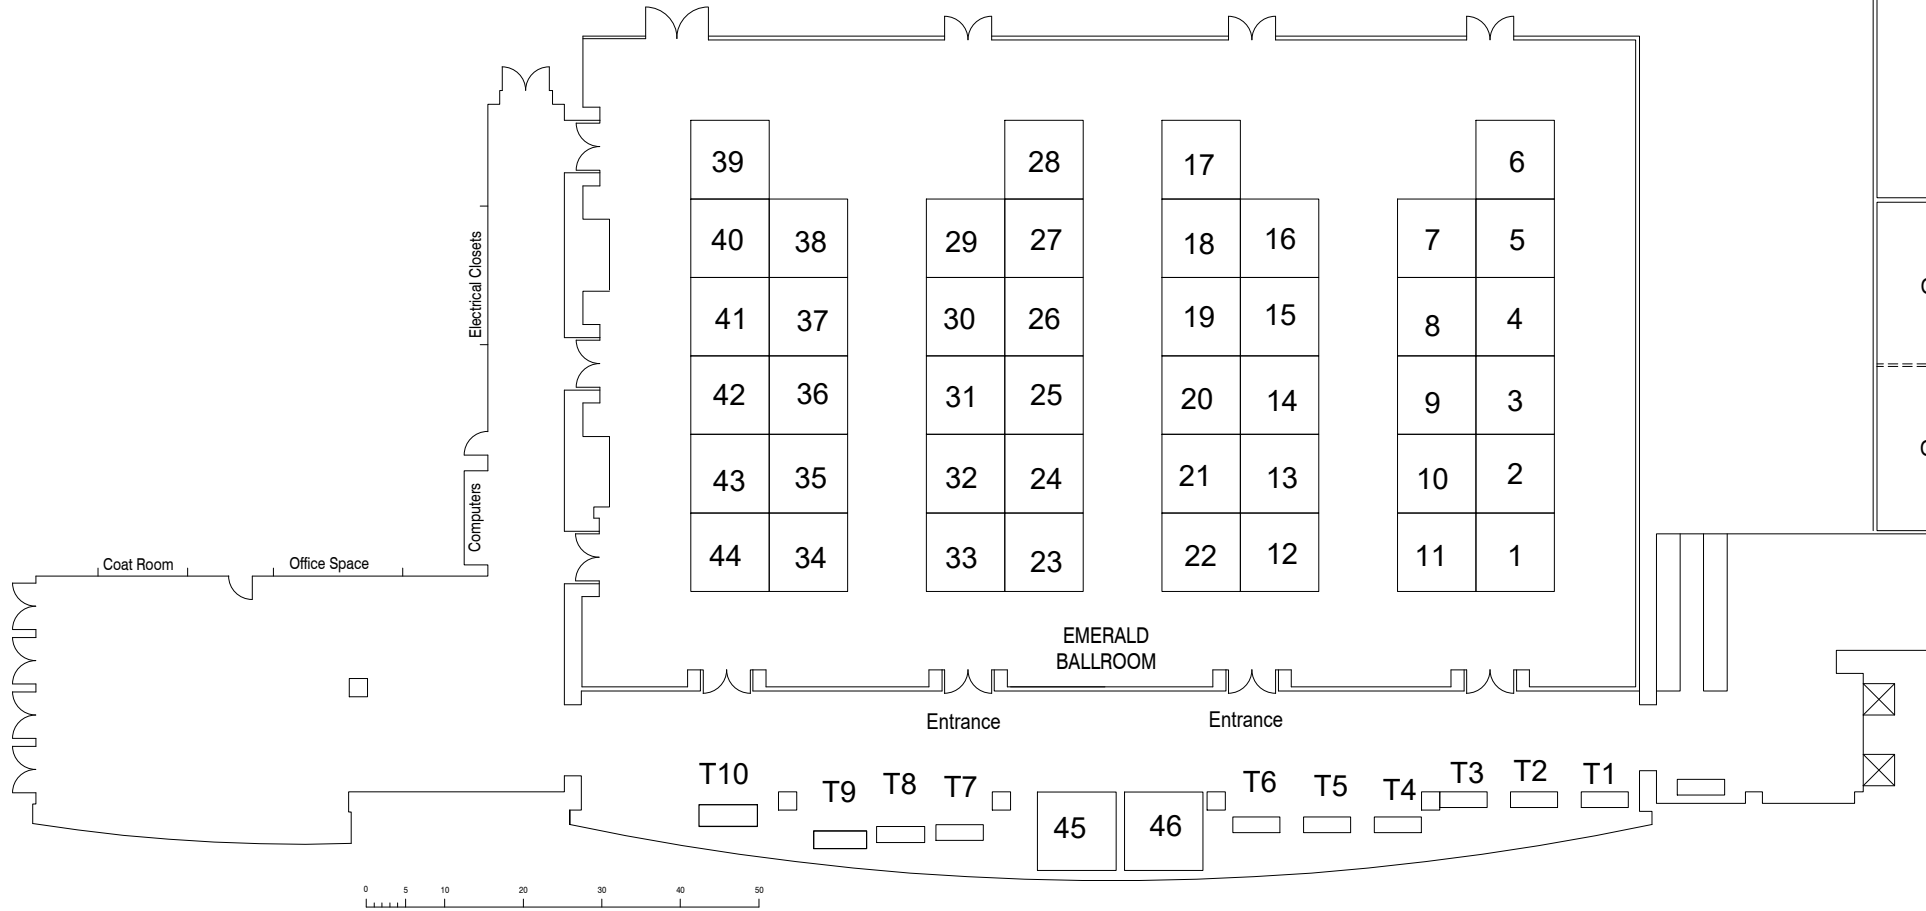

# 2018 WRPA Conference & Tradeshow Exhibitor Layout

**Booth and table assignments listed on page 2**

# 2018 WRPA Conference & Tradeshow Exhibitor Booth Numbers

Company	Booth #	Company	Booth #
ACTIVE Network	32	Pacific Outdoor Products	25-26
Allplay Systems	17-18	PerfectMind	9
American Ramp Company	T10	Play & Park Structures	31
American Soccer/Score Sports	41	Play Creation	35
Buell Recreation	40	Play-Well TEKnologies	T5
Cascade Recreation, Inc.	44	Precision Concrete Cutting	38
Columbia Cascade Company	42	PROTIME SPORTS INC.	T6
Composite Recycling Technology Center	20	Public Restroom Company	10
CXT Inc	33	Recreation Today	7
Davey Resource Group	24	Ride the Ducks / Northwest Trek Wildlife Park	T7
Eco-Counter	4	Robert W. Droll Landscape Architect, P.S.	14
Enginuity Systems	3	Romtec Inc.	19
ePACT Network	45	SeaTac Lighting & Controls, LLC	27-28
Flowbird	13	Security Lines	21
Fun Flicks	T1	SiteLines Park & Playground Products	1-2
Hellas Construction	36	Sport Court of Washington	5
Highwire	46	SSCI - National Background Checks	T8
Hunter industries	T2	Tyler Technologies	37
John Deere Company	39	USA Softball of Washington	29
Kidz Love Soccer, Inc.	43	Vermont Systems, Inc.	12
Lighting Group Northwest	T3	Vortex Aquatic Structures	34
Lincoln Aquatics	8	Water Technology, Inc.	6
MRSC Rosters	T4	Western Wood Structures, Inc.	15-16
Musco Sports Lighting	30	Wild Waves Theme Park	T9
Northwest Playground	22-23	WRPA - Membership Booth	11
ORB, a division of INNOVA Architects, Inc.	3		