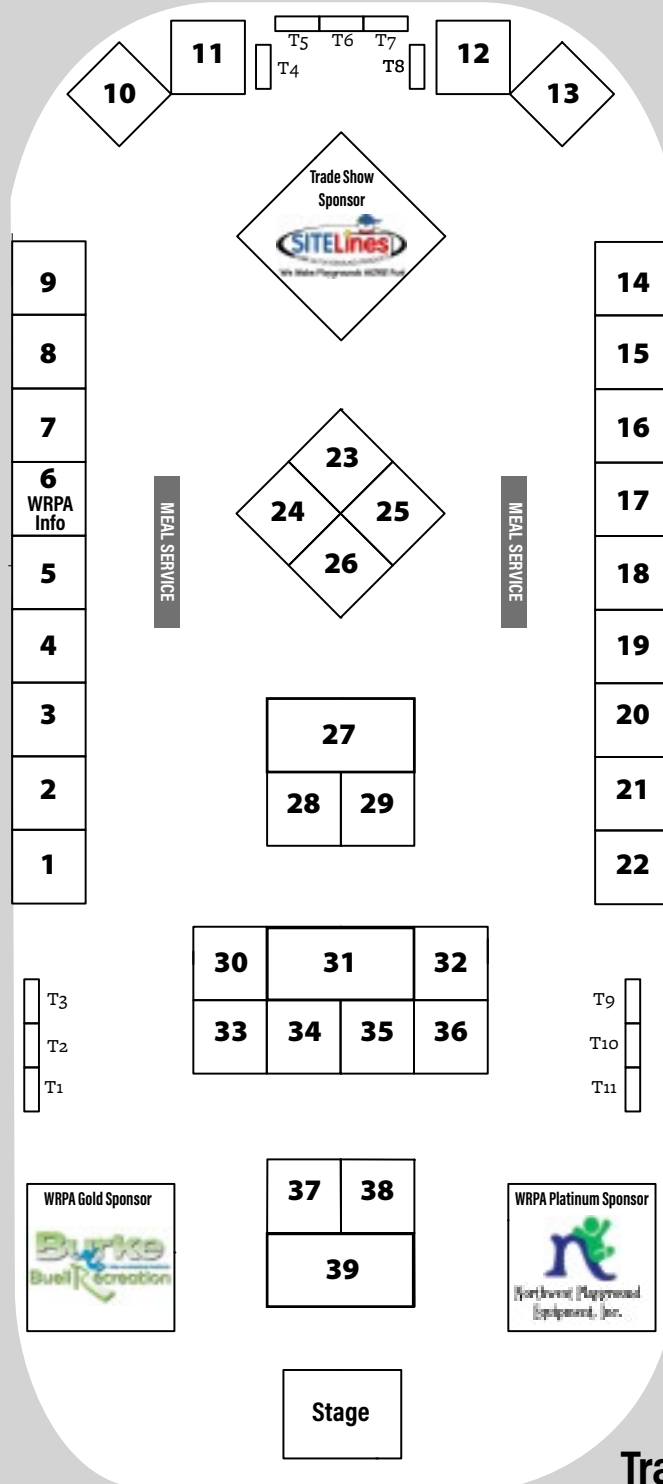

2016 WRPA Conference & Trade Show Exhibit Hall

Conference Exhibitors

- 1 WMS Aquatics
- 2 SeaTac Lighting and Controls
- 3 PlayPros, Inc
- 4 Play & Park Structures / BigToys
- 5 Maximum Solutions
- 6 WRPA Information Booth
- 7 Tyler Technologies
- 8 Highwire, Inc.
- 9 Columbia Cascade Company
- 10 Field Turf
- 11 Musco Sports Lighting
- 12 Vermont Systems, Inc.
- 13 Vortex USA Inc.
- 14 easyfieldmarking.com
- 15 Sportdecals Sports & Spirit Products
- 16 Permapost
- 17 Lincoln Aquatics
- 18 Zuli-Integrated Lighting Solutions
- 19 CXT Inc.
- 20 Precision Concrete Cutting
- 21 PerfectMind
- 22 Security Lines US
- 23 Rain Bird Corp
- 24 American Ramp Company
- 25 Lil' Kickers
- 26 DASH Platform
- 27 Allplay Systems
- 28 American Solutions for Business
- 29 SprtaFence Marketing Enterprises
- 30 American Soccer/Score Sports
- 31 PlayCreation
- 32 BlueRec
- 33 Public Restroom Company
- 34 Victor Stanley
- 35 Robert W. Droll Landscape Architect
- 36 Kidz Love Soccer
- 37 ACTIVE Network
- 38 MAIS Software
- 39 Aquatics Specialty Services

Trade Show Hours

Wednesday
10:15am to 5:45pm

Thursday
10:15am to 2:30pm

Trade Show Sponsored By:

Table Exhibitors

- T1 SSCI Background Checks
- T2 PlayWell TEKNologies
- T3 Cale America, Inc
- T4 ARC Architects
- T5 Greenshield Systems
- T6 Bruce Dees & Associates
- T7 Hunter Industries
- T8 Explor Events
- T9 Enginuity Systems
- T10 ORB
- T11 Consolidated Press

**Trade Show
Entrance**

Join us for daily lunch with exhibitors, and a special pre-banquet social with no-host bar on the arena floor.

**General Session
Seating Area**